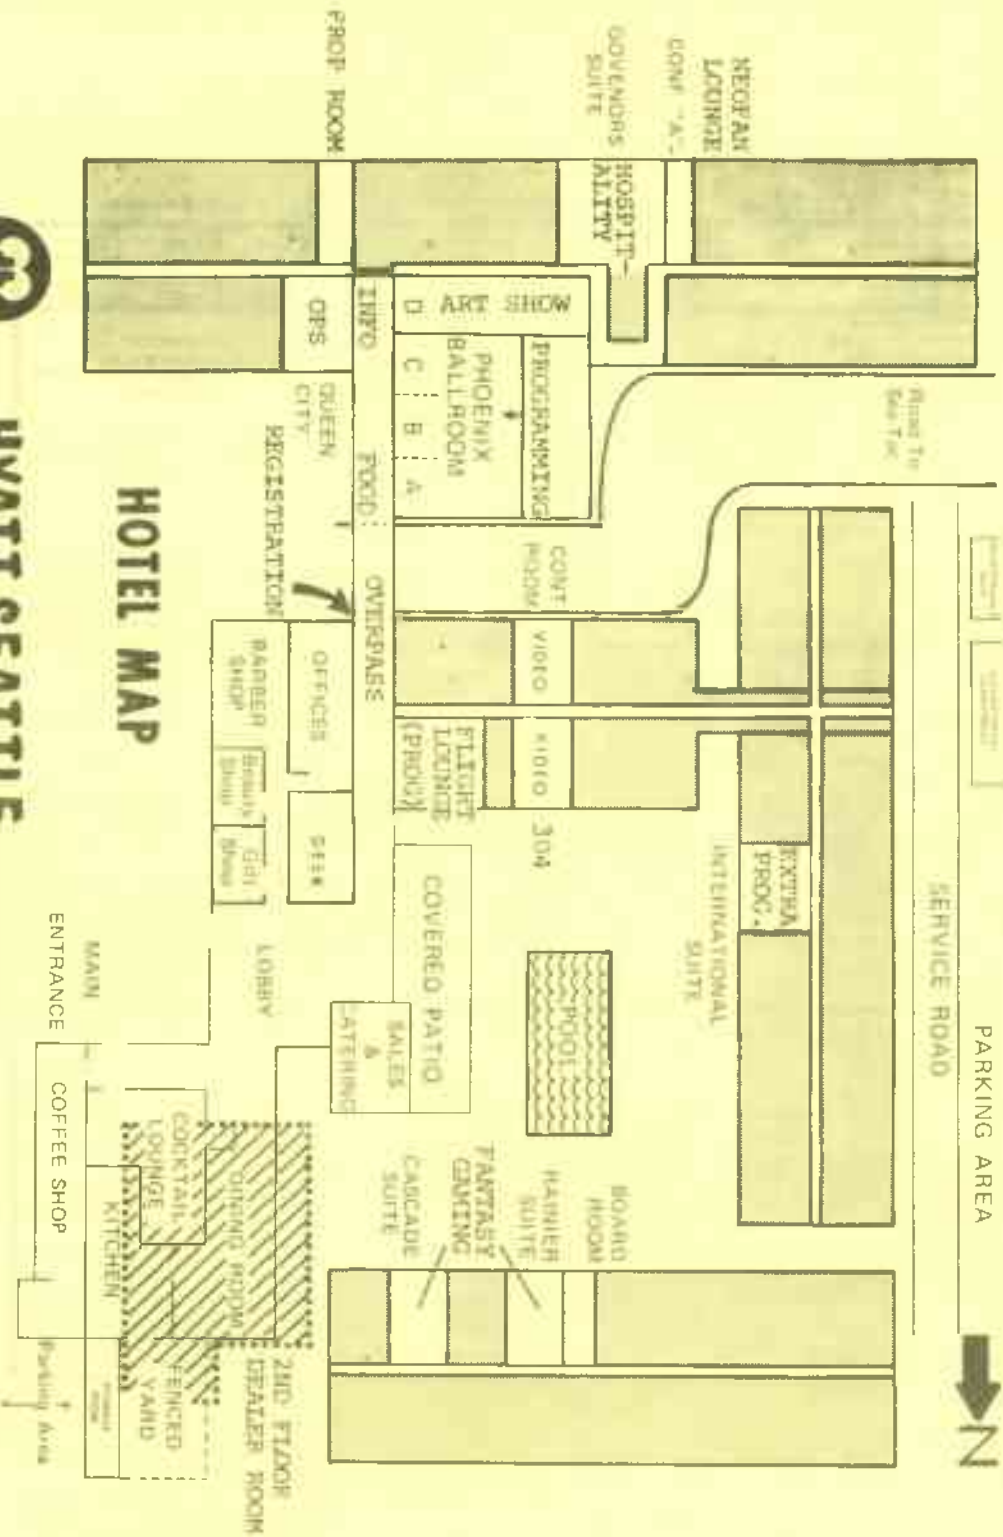

HYATT SEATTLE

HOTEL MAP

VIDEO SCHEDULE

Channel 3

- THURSDAY**
 10:00pm Monty Python & The Holy Grail
 11:30pm Monty Pythons Life of Brian
- FRIDAY**
 1:00am Star Trek TMP
 3:15am Black Hole
 4:45am Close Encounters
 7:00am The Spy Who Loved Me
 9:00am Monty Python & The Holy Grail
 10:45am Forbidden Planet
 12:45pm The Spy Who Loved Me
 2:45pm Salvage 1
 4:30pm Black Hole
 6:15pm Alien
 8:30pm Rollerball
 10:45pm Airplane
- SATURDAY**
 12:30am Flesh Gordon
 2:00am Saturn III
 3:45am Dark Star
 5:30am Capricorn One
 7:45am Logan's Run
 9:40am President's Analyst
 11:30am Superman
 1:45pm Love at First Bite
 3:20pm China Syndrome
 5:30pm Star Trek TMP
 7:45pm Moonraker
 10:00pm 2001
- SUNDAY**
 12:45am Enter the Dragon
 2:30am Day the Earth Stood Still
 4:15am Day of the Triffids
 6:00am Lord of the Rings
 8:30am Invasion of the Body Snatchers
 10:45am Time After Time
 1:00pm Life of Brian
 2:45pm War of the Worlds
 4:30pm Circle of Iron
 6:30pm Close Encounters
 9:00pm Prophecy
 10:40pm Program ends!